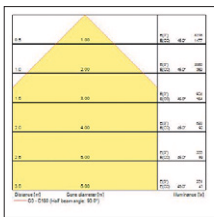

START Panel UGR19 IP65

Additional Images

600x600/625x625

1200x300

IP68 LILO Junction Box 3P 5P

IP65 Connector 30cm
For EM 0046600-01

Photometric data

Dimensions (mm)