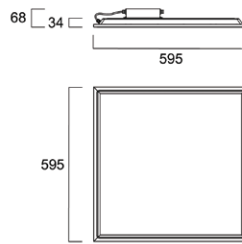

600x600 DALI