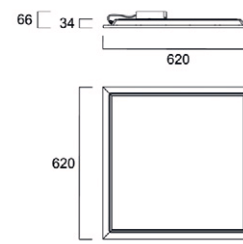

625x625 DALI