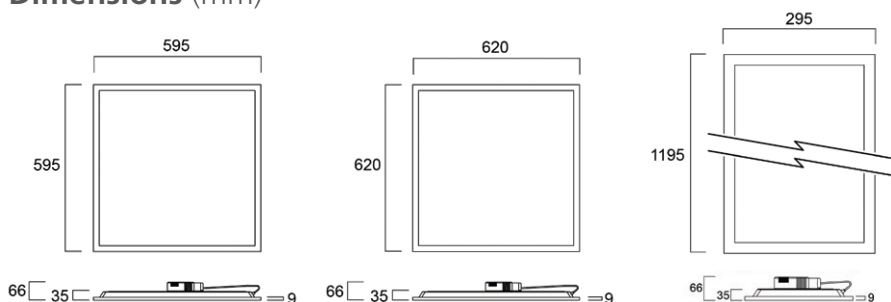

Dimensions (mm)

3000K CCT fixture