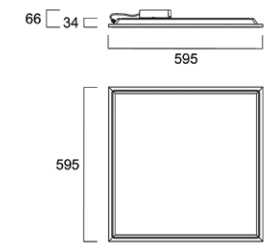

START Panel UGR19 IP65

Additional Images

600x600/625x625

1200x300

IP68 LILO Junction Box 3P 5P

IP65 Connector 30cm
For EM 0046600-01

Photometric data

Dimensions (mm)

Photometric data

UGR19

UGR22

Additional Images

600x600/625x625

1200x300

1200x600

Dimensions (mm)