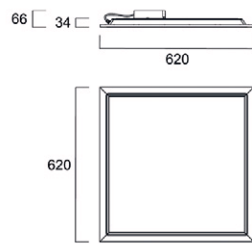

START Panel UGR19 IP65

Additional Images

Photometric data

Dimensions (mm)

625x625