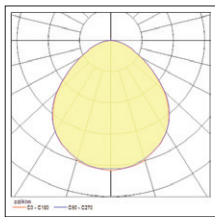

Photometric data

UGR19