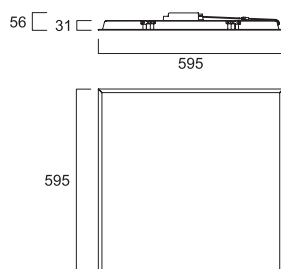

Product information

Code	Description	Correlated Colour Temp (K)	Total Power Consumption (W)	Fixture Lumen (lm)	Luminaire efficacy (lm/W)	Glare Control	Nominal Product Height (mm)	Nominal Product Length (mm)	Nominal Product Width (mm)	Mains voltage (V)
START Panel Eco										
0044622	START Panel Eco UGR19 600x600 3200lm 840	4000	29	3200	110	<19	31	595	595	220-240
0044623	START Panel Eco 600x600 3200lm 830	3000	29	3200	110	<22	31	595	595	220-240
0044624	START Panel Eco 600x600 3200lm 840	4000	29	3200	110	<22	31	595	595	220-240
0044625	START Panel Eco 600x600 3200lm 865	6500	29	3200	110	<22	31	595	595	220-240

Photometric data

UGR19

UGR22

Additional Images

600x600/625x625

1200x300

1200x600

Dimensions (mm)