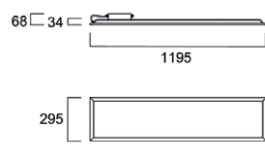

1200x300 DALI