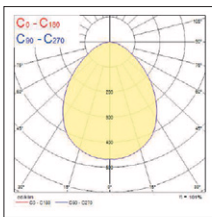

START Panel UGR19 IP65

Additional Images

600x600/625x625

1200x300

IP68 LILO Junction Box 3P 5P

IP65 Connector 30cm
For EM 0046600-01

Photometric data

Dimensions (mm)