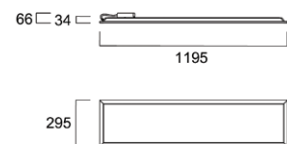

START Panel UGR19 IP65

Additional Images

Photometric data

Dimensions (mm)

1200x300