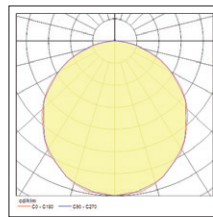

- 600x600mm module to meet the most common installation need
- Microprismatic diffuser for low glare and low UGR19 value or Opal diffuser to achieve a wide beam and provides an even and diffused lighting
- An economic version with efficacy of 110lm/W
- Delivers up to 3200 lumen
- SDCM<5
- Available in Warm White (3000K), Neutral White (4000K) and Cool White (6500K)
- Meets IP40 degree of protection from the front and IK02 degree of impact resistance
- Tp(b) rated diffuser that may not burn at a speed of more than 50mm per minute
- Slim size 31mm maximum (with driver 56mm)
- Loop-in-Loop-out (LILO) box added as an option for easy installation
- Safety cables (2 pieces) as additional parts in the package
- Quick connector between the driver and the panel
- Long lifespan: 100.000 hours at 70% of the original output

Photometric data

UGR19

UGR22

Additional Images

600x600/625x625

1200x300

1200x600

Dimensions (mm)