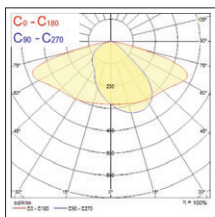

Features

- Perfect for amenity including car parks and perimeter lighting
- Small, medium, large size options
- High quality die-cast aluminium housing with Flat glass cover
- Range of lumen packages available: 4, 6, 9, 15, 20klm
- Warm white (3000K) and neutral white (4000K) colour temperatures
- Efficacy up to 157lm/W
- Robust build and protection: IK08 and IP66
- Available in Pearl Light Grey RAL 9022 colour finish
- Supplied with 0.5 metres mains supply cable
- 60mm Post-top or side entry installation with adjustable inclination of $\pm 20^\circ$
- 1000 hours Salt Spray test
- 10 kV surge protection
- Ambient temperature: -25°C to $+50^\circ\text{C}$
- SDCM < 5, CRI > 80
- Lifespan up to 100,000 hours at L80:B50

Product information

Code	Description	Luminous Flux (lm)	Fixture Power (W)	Efficacy (lm/W)	Colour Temp (K)	Dimensions (mm)	Weight (kg)
Zephyr Non-dimmable							
0050582	Zephyr IP66 4Klm 840 Grey	4,250	27	157	4000	515 x 190 x 114	2.5
0050583	Zephyr IP66 6Klm 840 Grey	6,450	43	150	4000	515 x 190 x 114	2.5
0050584	Zephyr IP66 9Klm 840 Grey	9,100	62.5	146	4000	515 x 190 x 114	2.5
0050585	Zephyr IP66 15Klm 840 Grey	14,700	100	147	4000	575 x 242 x 124	3.4
0050586	Zephyr IP66 20Klm 840 Grey	20,300	138	147	4000	615 x 262 x 124	4.2
0050587	Zephyr IP66 4klm 830 Grey	4,050	27	150	3000	515 x 190 x 114	2.5
0050588	Zephyr IP66 6klm 830 Grey	6,200	43	144	3000	515 x 190 x 114	2.5

Photometric Data

Zephyr 4 klm