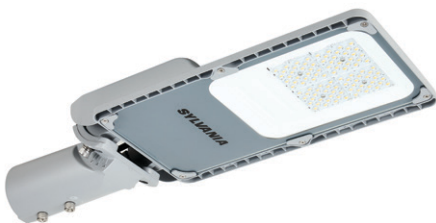

Durable and efficient lighting for outdoor spaces

Zephyr

The new generation of Zephyr LED lantern is an advanced lighting solution designed for minor road and area applications, like car parks and perimeter lighting. Constructed from high-quality die-cast aluminium, it offers durability with IK08 protection and IP66 ratings. Available in various sizes and lumen packages (4, 6, 9, 15, and 20 klm),

the lantern delivers an impressive efficacy of up to 157lm/W. Zephyr features a flat glass cover and a Pearl Light Grey finish with adjustable inclination for easy installation. It is designed to withstand extreme weather conditions, making it a reliable and efficient choice for amenity lighting.

Features

- Perfect for amenity including car parks and perimeter lighting
- Small, medium, large size options
- High quality die-cast aluminium housing with Flat glass cover
- Range of lumen packages available: 4, 6, 9, 15, 20klm
- Warm white (3000K) and neutral white (4000K) colour temperatures
- Efficacy up to 157lm/W
- Robust build and protection: IK08 and IP66
- Available in Pearl Light Grey RAL 9022 colour finish
- Supplied with 0.5 metres mains supply cable
- 60mm Post-top or side entry installation with adjustable inclination of $\pm 20^\circ$
- 1000 hours Salt Spray test
- 10 kV surge protection
- Ambient temperature: -25°C to $+50^\circ\text{C}$
- SDCM < 5, CRI > 80
- Lifespan up to 100,000 hours at L80:B50