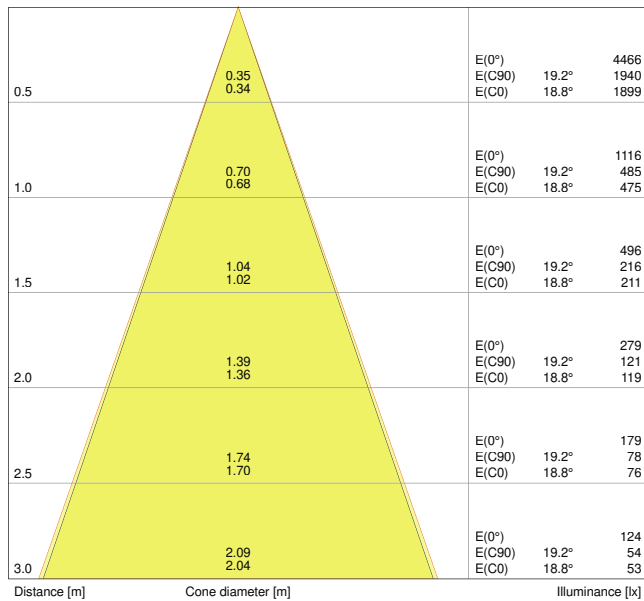

Product features

- Luminous efficacy: 85 lm/W
- Luminous flux: 580 lm

- Diameter of required ceiling cut-out: 63 mm
- Color temperature: 3,000 K
- Initial color consistency: ≤ 4 SDCM
- Beam angle: 36°
- Type of protection, front side: IP44

TECHNICAL DATA**Electrical data**

Nominal wattage	7.00 W
Nominal voltage	220...240 V
Mains frequency	50...60 Hz
Nominal current	30 mA
Max. no. of lum. on circuit break. B16 A	32
Max. no. of lum. on circuit break. C10 A	25
Max. no. of lum. on circuit break. C16 A	40
Power factor λ	> 0.90
Total harmonic distortion	< 15 %
Protection class	II
Operating mode	Electronic control gear (ECG)

Photometrical data

Luminous flux	580 lm
Luminous efficacy	85 lm/W
Color temperature	3000 K
Light color (designation)	Warm White
Color rendering index Ra	> 80
Standard deviation of color matching	≤ 4 sdcn
Photobiological safety group acc. to EN62778	RG0
Photobiological safety group acc. to EN62471	RG0
Beam angle	36 °

LDC typ cone

LDC typ polar

Dimensions & Weight

Diameter	70.00 mm
Height	58.00 mm
Product weight	200.00 g

Materials & Colors

Product color	White
Housing color	White
Body material	Aluminum
Light emitting surface material	PMMA