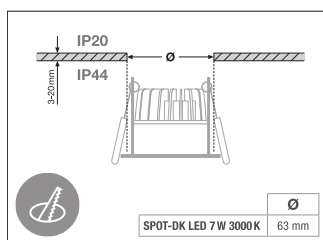

Documents and certificates	
	On-Pack-Info
	Declarations Of Conformity CE
	Declarations Of Conformity UKCA

Photometric and lighting design files	
	IES file (IES)
	LDT file (Eulumdat)
	ULD file (DIALux)
	ROLF file (RELUX)
	UGR file (UGR table)
	LDC typ cone
	LDC typ polar

LOGISTICAL DATA

Product code	Packaging unit (Pieces/Unit)	Dimensions (length x width x height)	Gross weight	Volume
4058075127166	Folding box 1	105 mm x 100 mm x 85 mm	268.00 g	0.89 dm³
4058075127173	Shipping box 20	550 mm x 220 mm x 200 mm	5745.00 g	24.20 dm³

The mentioned product code describes the smallest quantity unit which can be ordered. One shipping unit can contain one or more single products. When placing an order, for the quantity please enter single or multiples of a shipping unit.

ADDITIONAL CATALOG INFORMATION