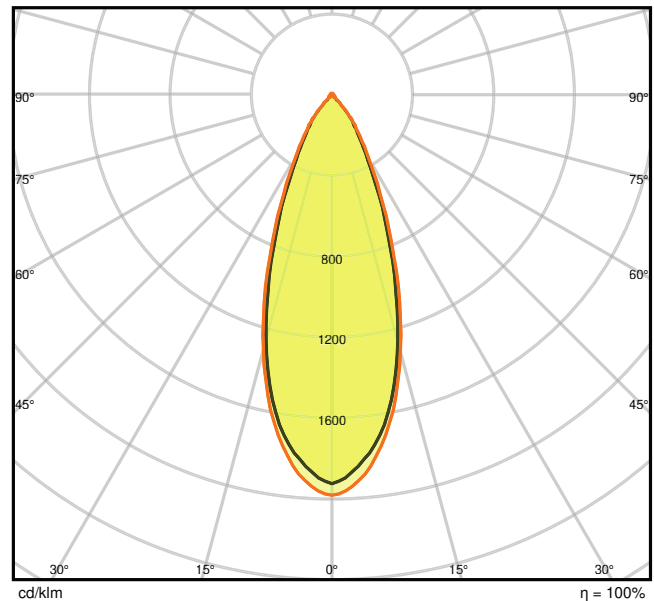

Product features

- Luminous efficacy: 85 lm/W
- Luminous flux: 580 lm

- Diameter of required ceiling cut-out: 63 mm
- Color temperature: 3,000 K
- Initial color consistency: ≤ 4 SDCM
- Beam angle: 36°
- Type of protection, front side: IP44

TECHNICAL DATA**Electrical data**

Nominal wattage	7.00 W
Nominal voltage	220...240 V
Mains frequency	50...60 Hz
Nominal current	30 mA
Max. no. of lum. on circuit break. B16 A	32
Max. no. of lum. on circuit break. C10 A	25
Max. no. of lum. on circuit break. C16 A	40
Power factor λ	> 0.90
Total harmonic distortion	< 15 %
Protection class	II
Operating mode	Electronic control gear (ECG)

Photometrical data

Luminous flux	580 lm
Luminous efficacy	85 lm/W
Color temperature	3000 K
Light color (designation)	Warm White
Color rendering index Ra	> 80
Standard deviation of color matching	≤ 4 sdcn
Photobiological safety group acc. to EN62778	RG0
Photobiological safety group acc. to EN62471	RG0
Beam angle	36 °

LDC typ cone

LDC typ polar

Dimensions & Weight

Diameter	70.00 mm
Height	58.00 mm
Product weight	200.00 g

Materials & Colors

Product color	White
Housing color	White
Body material	Aluminum
Light emitting surface material	PMMA