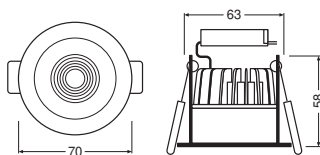

Product features

- Luminous efficacy: 85 lm/W
- Luminous flux: 580 lm

- Diameter of required ceiling cut-out: 63 mm
- Color temperature: 3,000 K
- Initial color consistency: ≤ 4 SDCM
- Beam angle: 36°
- Type of protection, front side: IP44

Photometrical data

Luminous flux	580 lm
Luminous efficacy	85 lm/W
Color temperature	3000 K
Light color (designation)	Warm White
Color rendering index Ra	> 80
Standard deviation of color matching	≤ 4 sdcn
Photobiological safety group acc. to EN62778	RG0
Photobiological safety group acc. to EN62471	RG0
Beam angle	36 °

LDC typ cone

LDC typ polar

Dimensions & Weight

Diameter	70.00 mm
Height	58.00 mm
Product weight	200.00 g

Materials & Colors

Product color	White
Housing color	White
Body material	Aluminum
Light emitting surface material	PMMA

Glow Wire Test according to IEC 60695-2-12	650 °C
Mercury content	0.0 mg

Application & Mounting

Ambient temperature range	-20...+45 °C
Type of connection	Screw terminal, 2-Pole (L,N)
Type of protection	IP44/IP20
Protection class IK (shock resistance)	IK06
Dimmable	No
Mounting type	Recessed
Mounting location	Ceiling
Application environment	Indoor
Mounting diameter	63 mm
Mounting depth	90 mm
LED module replaceable	Not replaceable
With light source	Yes