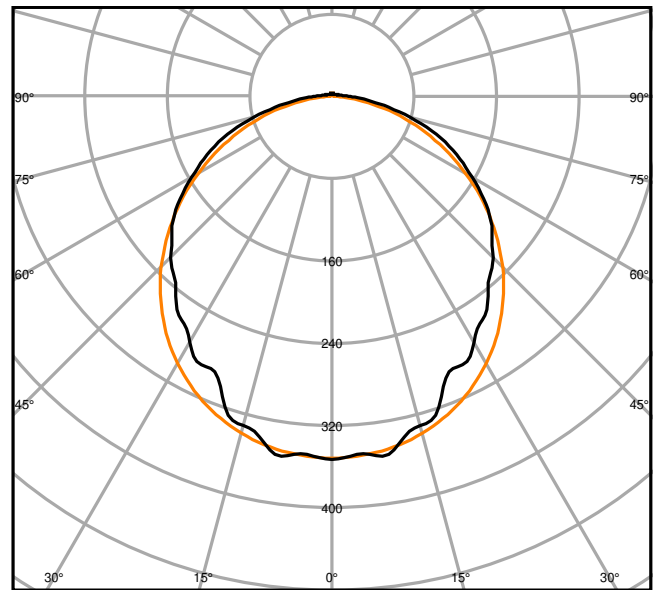

Product features

- High luminous efficacy: up to 139 lm/W
- Type of protection: IP65
- Beam angle: 110°

TECHNICAL DATA**Electrical data**

Nominal wattage	46.00 W
Nominal voltage	220...240 V
Nominal current	215 mA
Inrush current	29 A
Inrush current time T_{h50}	180 μ s
Max. no. of lum. on circuit break. B16 A	13
Max. no. of lum. on circuit break. C10 A	21
Max. no. of lum. on circuit break. C16 A	36
Power factor λ	> 0.90
Total harmonic distortion	< 20 %
Protection class	I
Operating mode	Integrated LED driver

Photometrical data

Luminous flux	5750 lm
Luminous efficacy	125 lm/W
Color temperature	3000 K
Light color (designation)	Cool White
Color rendering index Ra	> 80
Standard deviation of color matching	4 sdcM
Low flicker	Yes
Flickering metric (Pst LM)	≤ 1
Stroboscope effect metric (SVM)	≤ 0.4
Photobiological safety group acc. to EN62778	RG0
Beam angle	110 °

LDC typ cone

LDC typ polar

Dimensions & Weight

Length	1500.00 mm
Width	82.00 mm
Height	68.00 mm
Product weight	1740.00 g

Materials & Colors

Product color	Gray
Housing color	Gray
Body material	Polycarbonate (PC)
Cover material	Polycarbonate (PC)