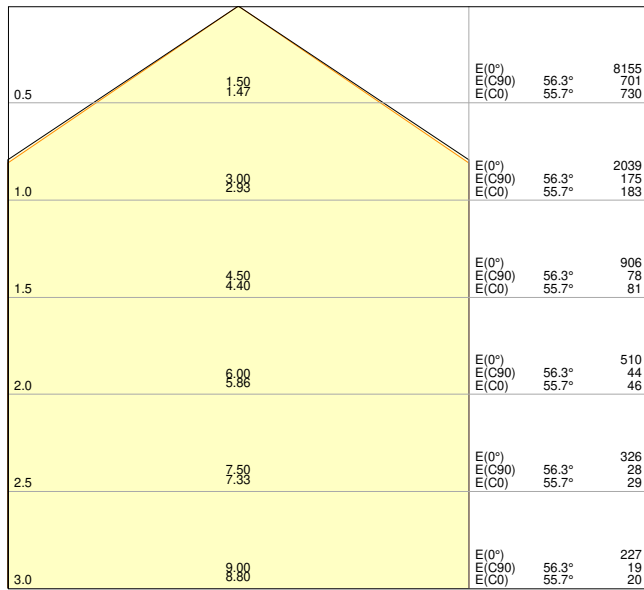

Product features

- High luminous efficacy: up to 139 lm/W
- Type of protection: IP65
- Beam angle: 110°

TECHNICAL DATA**Electrical data**

Nominal wattage	46.00 W
Nominal voltage	220...240 V
Nominal current	215 mA
Inrush current	29 A
Inrush current time T_{h50}	180 μ s
Max. no. of lum. on circuit break. B16 A	13
Max. no. of lum. on circuit break. C10 A	21
Max. no. of lum. on circuit break. C16 A	36
Power factor λ	> 0.90
Total harmonic distortion	< 20 %
Protection class	I
Operating mode	Integrated LED driver

Photometrical data

Luminous flux	5750 lm
Luminous efficacy	125 lm/W
Color temperature	3000 K
Light color (designation)	Cool White
Color rendering index Ra	> 80
Standard deviation of color matching	4 sdcM
Low flicker	Yes
Flickering metric (Pst LM)	≤ 1
Stroboscope effect metric (SVM)	≤ 0.4
Photobiological safety group acc. to EN62778	RG0
Beam angle	110 °

LDC typ cone

LDC typ polar

Dimensions & Weight

Length	1500.00 mm
Width	82.00 mm
Height	68.00 mm
Product weight	1740.00 g

Materials & Colors

Product color	Gray
Housing color	Gray
Body material	Polycarbonate (PC)
Cover material	Polycarbonate (PC)