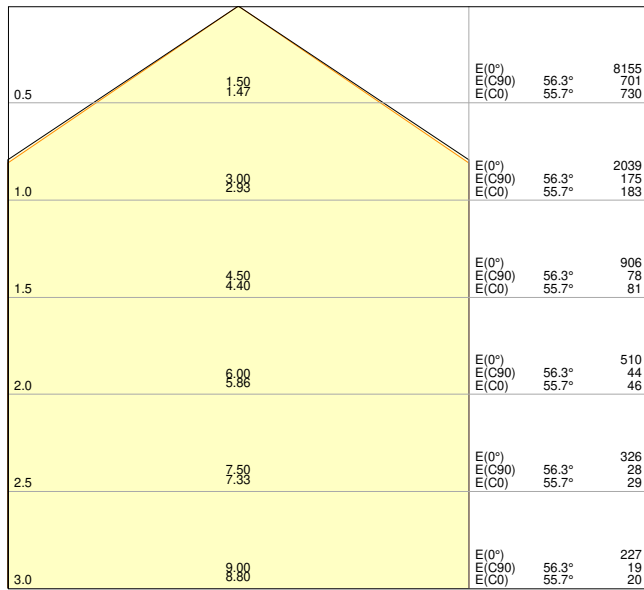

Product features

- High luminous efficacy: up to 139 lm/W
- Beam angle: 110°

TECHNICAL DATA

Electrical data

Nominal wattage	46.00 W
Nominal voltage	220...240 V
Mains frequency	50...60 Hz
Nominal current	222.000 mA
Inrush current	12.7 A
Inrush current time T_{h50}	220 μ s
Max. no. of lum. on circuit break. B16 A	26
Max. no. of lum. on circuit break. C10 A	23
Max. no. of lum. on circuit break. C16 A	38
Power factor λ	> 0.90
Total harmonic distortion	< 20 %
Protection class	I
Operating mode	Integrated LED driver

Photometrical data

Luminous flux	5750 lm
Luminous efficacy	125 lm/W
Color temperature	3000 K
Light color (designation)	Warm White
Color rendering index Ra	> 80
Standard deviation of color matching	4 sdcn
Low flicker	Yes
Flickering metric (Pst LM)	≤ 1
Stroboscope effect metric (SVM)	≤ 0.4
Photobiological safety group acc. to EN62778	RG0
Beam angle	110 °

LDC typ cone

LDC typ polar

Dimensions & Weight

Length	1500.00 mm
Width	82.00 mm
Height	68.00 mm
Product weight	1690.00 g

Materials & Colors

Product color	Gray
Housing color	Gray
Body material	Polycarbonate (PC)
Cover material	Polycarbonate (PC)