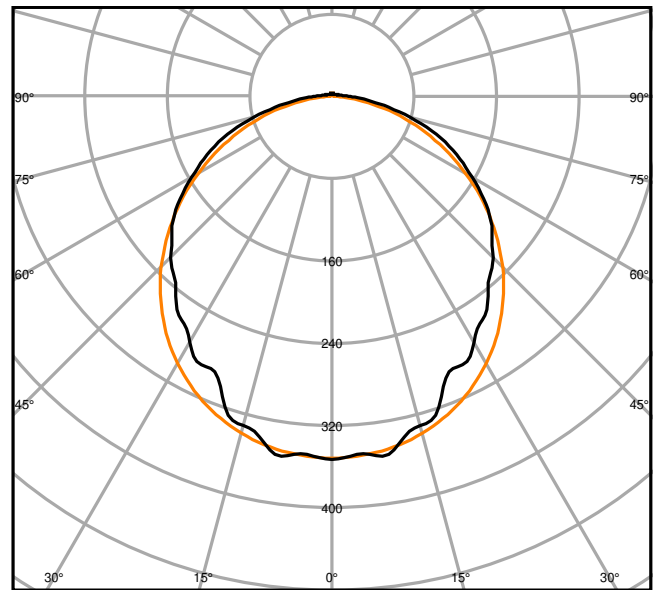

Product features

- High luminous efficacy: up to 139 lm/W
- Beam angle: 110°

TECHNICAL DATA

Electrical data

Nominal wattage	46.00 W
Nominal voltage	220...240 V
Mains frequency	50...60 Hz
Nominal current	222.000 mA
Inrush current	12.7 A
Inrush current time T_{h50}	220 μ s
Max. no. of lum. on circuit break. B16 A	26
Max. no. of lum. on circuit break. C10 A	23
Max. no. of lum. on circuit break. C16 A	38
Power factor λ	> 0.90
Total harmonic distortion	< 20 %
Protection class	I
Operating mode	Integrated LED driver

Photometrical data

Luminous flux	5750 lm
Luminous efficacy	125 lm/W
Color temperature	3000 K
Light color (designation)	Warm White
Color rendering index Ra	> 80
Standard deviation of color matching	4 sdcn
Low flicker	Yes
Flickering metric (Pst LM)	≤ 1
Stroboscope effect metric (SVM)	≤ 0.4
Photobiological safety group acc. to EN62778	RG0
Beam angle	110 °

LDC typ cone

LDC typ polar

Dimensions & Weight

Length	1500.00 mm
Width	82.00 mm
Height	68.00 mm
Product weight	1690.00 g

Materials & Colors

Product color	Gray
Housing color	Gray
Body material	Polycarbonate (PC)
Cover material	Polycarbonate (PC)